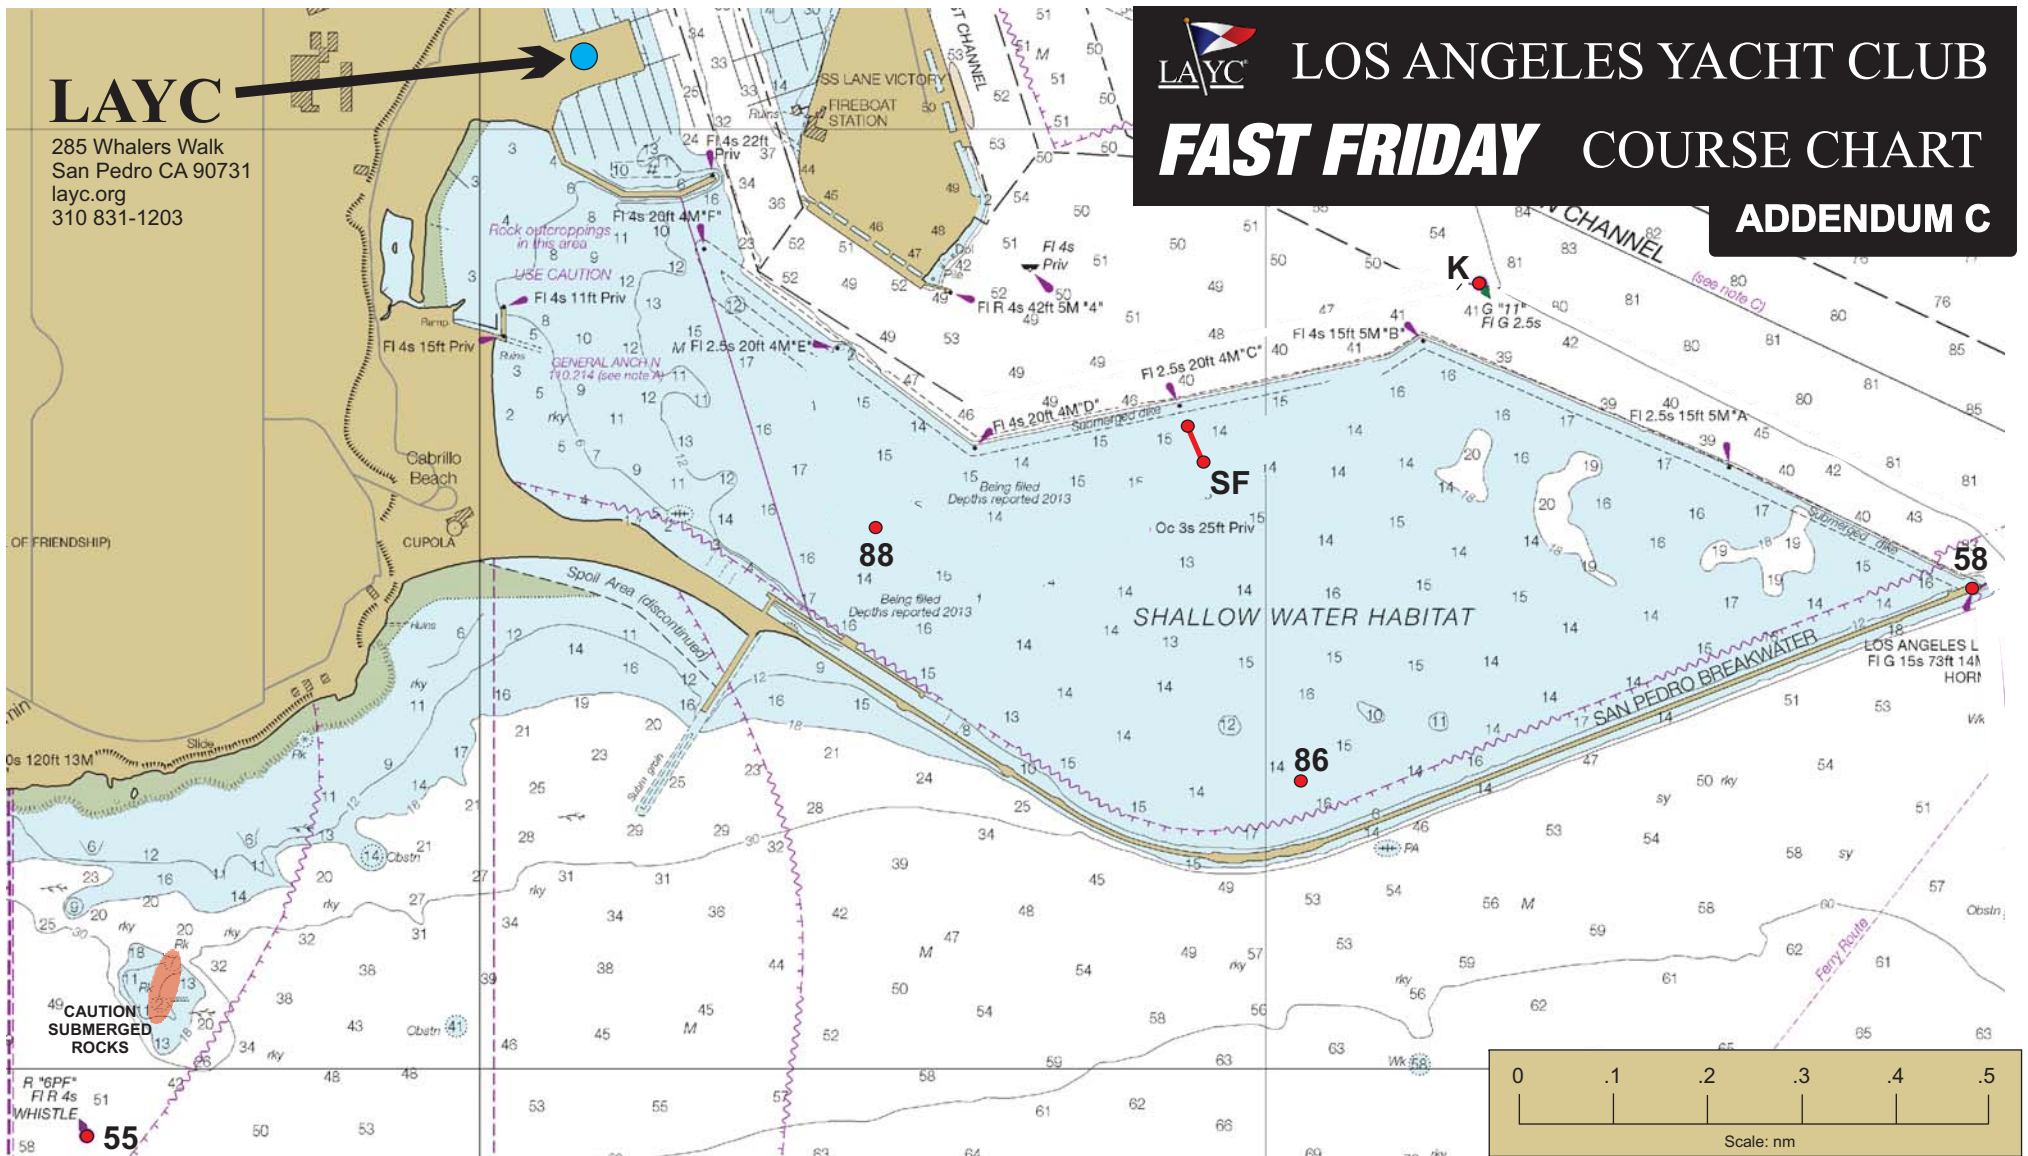

# LAYC

285 Whalers Walk  
San Pedro CA 90731  
layc.org  
310 831-1203

# LOS ANGELES YACHT CLUB

## FAST FRIDAY COURSE CHART

### Mark Descriptions

All marks rounded to port unless otherwise indicated

**SF** Start/Finish south of channel marker "C" between Orange or Yellow mark & Orange Flag on Signal Boat

**K** Green channel buoy "G11"