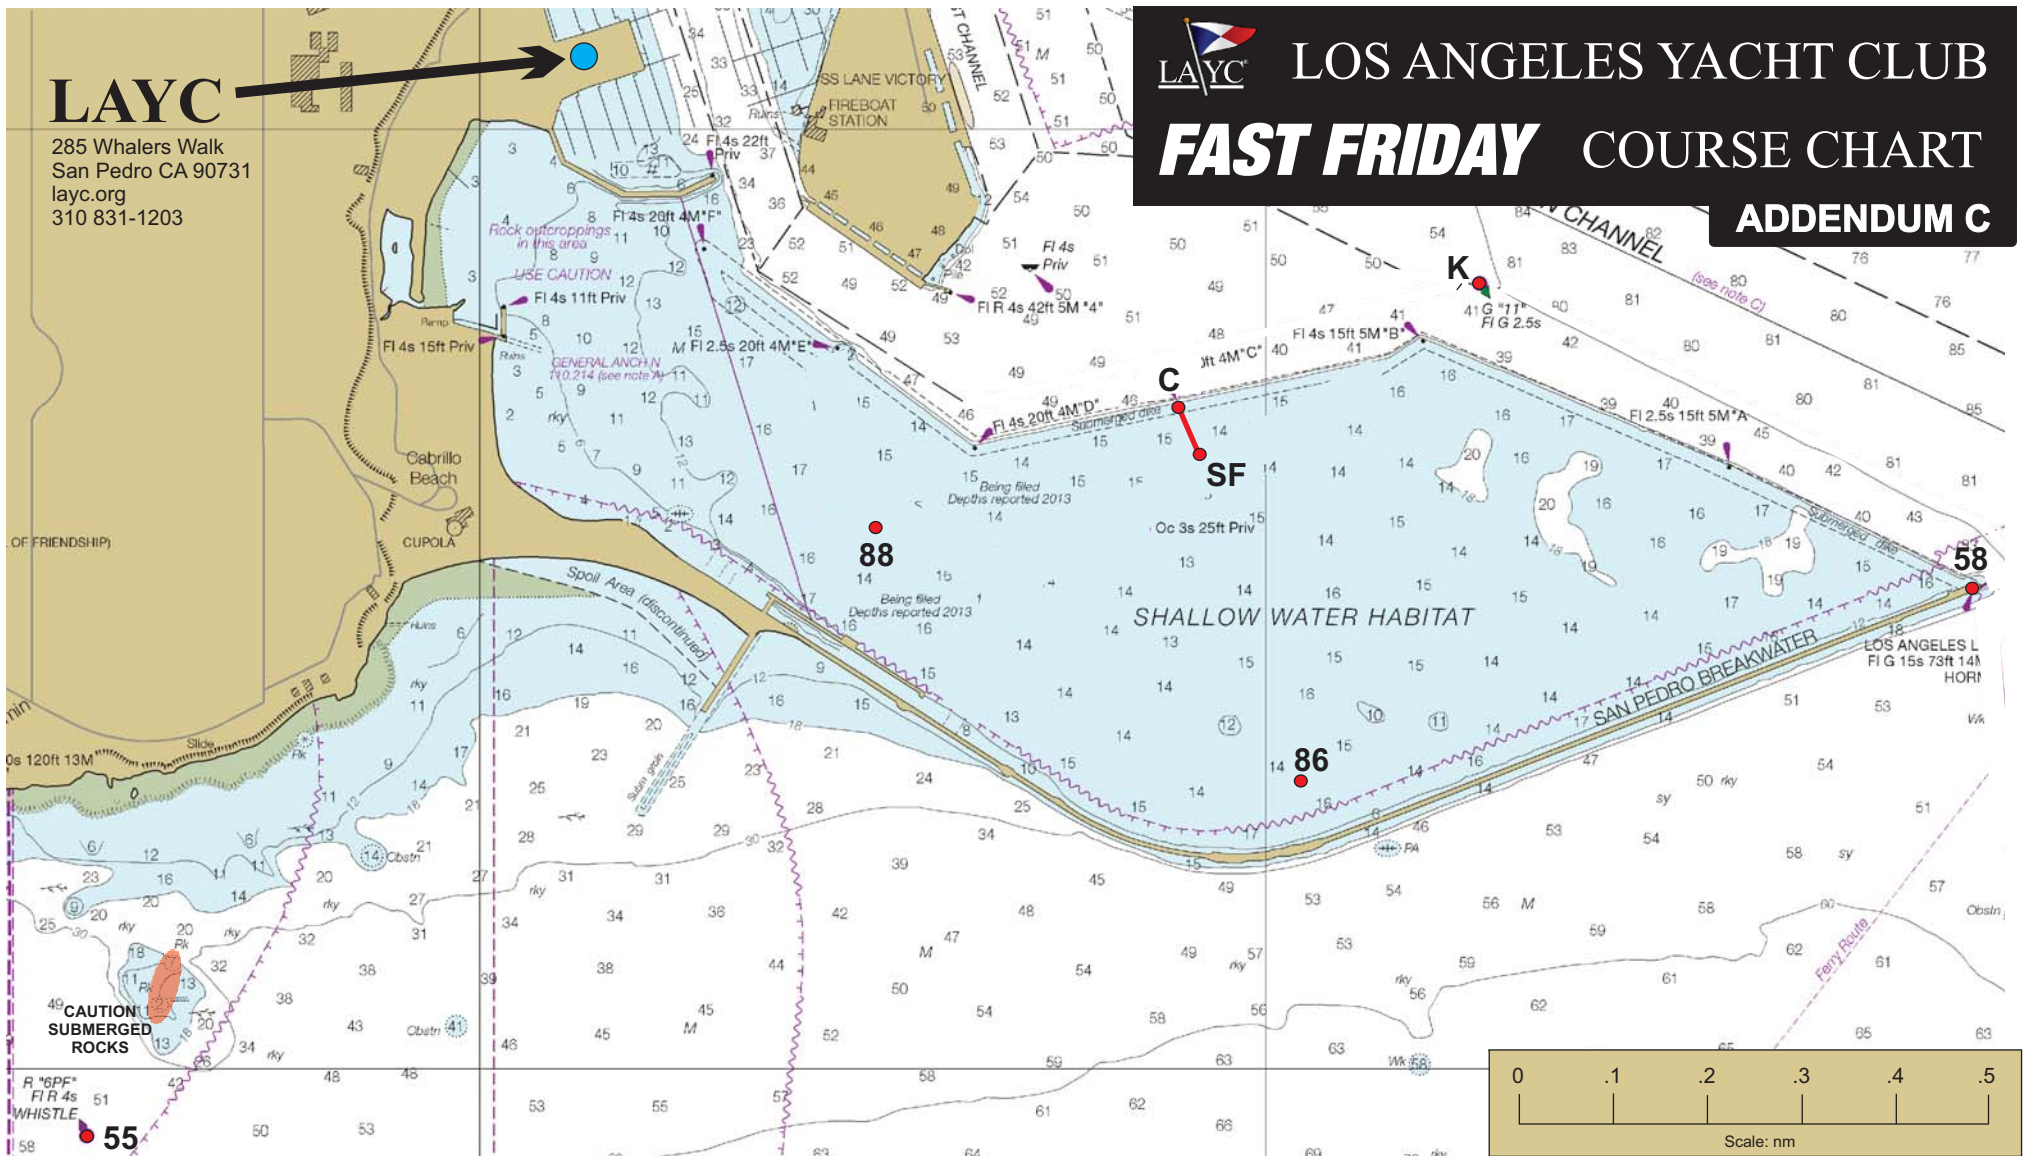

LAYC

285 Whalers Walk
San Pedro CA 90731
layc.org
310 831-1203

LOS ANGELES YACHT CLUB

FAST FRIDAY COURSE CHART

ADDENDUM C

Mark Descriptions

All marks rounded to port unless otherwise indicated

SF Start Finish Line between Mark "C" and Orange Flag on Signal Boat south of Mark "C"

C Steel Channel Marker

K Green channel buoy "G11"

86 Yellow Buoy

88 Tall Yellow Spar Buoy

8.28.2019

Course

Course	Distance
1 SF 88 K 88 K SF	2.8 nm
2 SF 88 K 88 K 88 K SF	4.2 nm
3 SF 88 K 88 K 88 K 88 K SF	5.9 nm
4 SF 86 K 86 K SF	2.5 nm
5 SF 86 K 86 K 86 K SF	3.7 nm
6 SF 86 K 86 K 86 K 86 K SF	4.8 nm
7 SF 88 58s 55 58 SF	6.6 nm